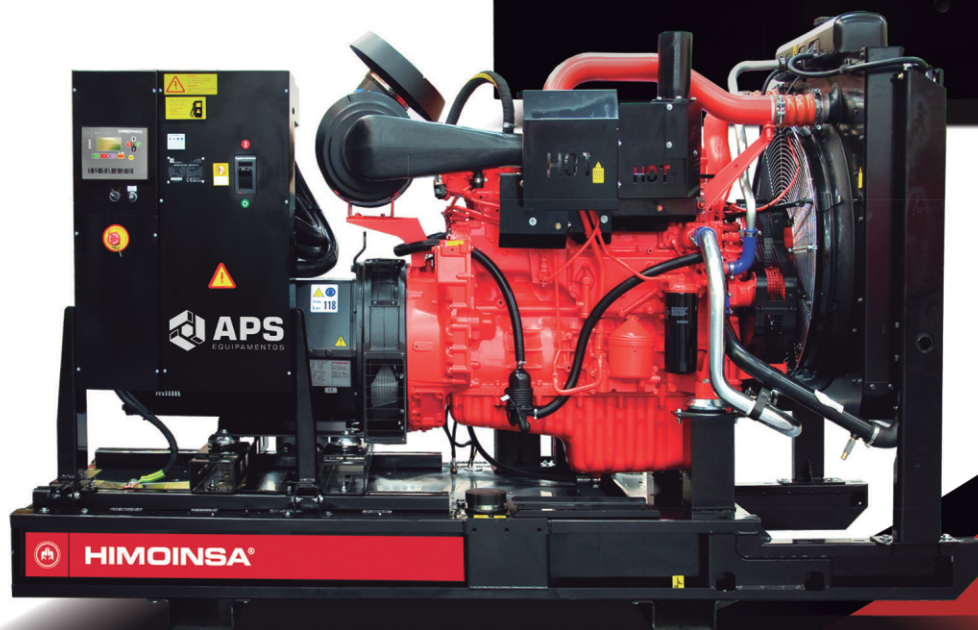

APS
EQUIPAMENTOS

GRUPOS GERADORES

SOLUÇÃO COMPLETA:

- Engenharia de implantação
- Acústica industrial e hospitalar
- Painéis e automação
- Instalação e gestão de obra
- Serviços e peças
- Logística

HIMOINSA
A YANMAR COMPANY